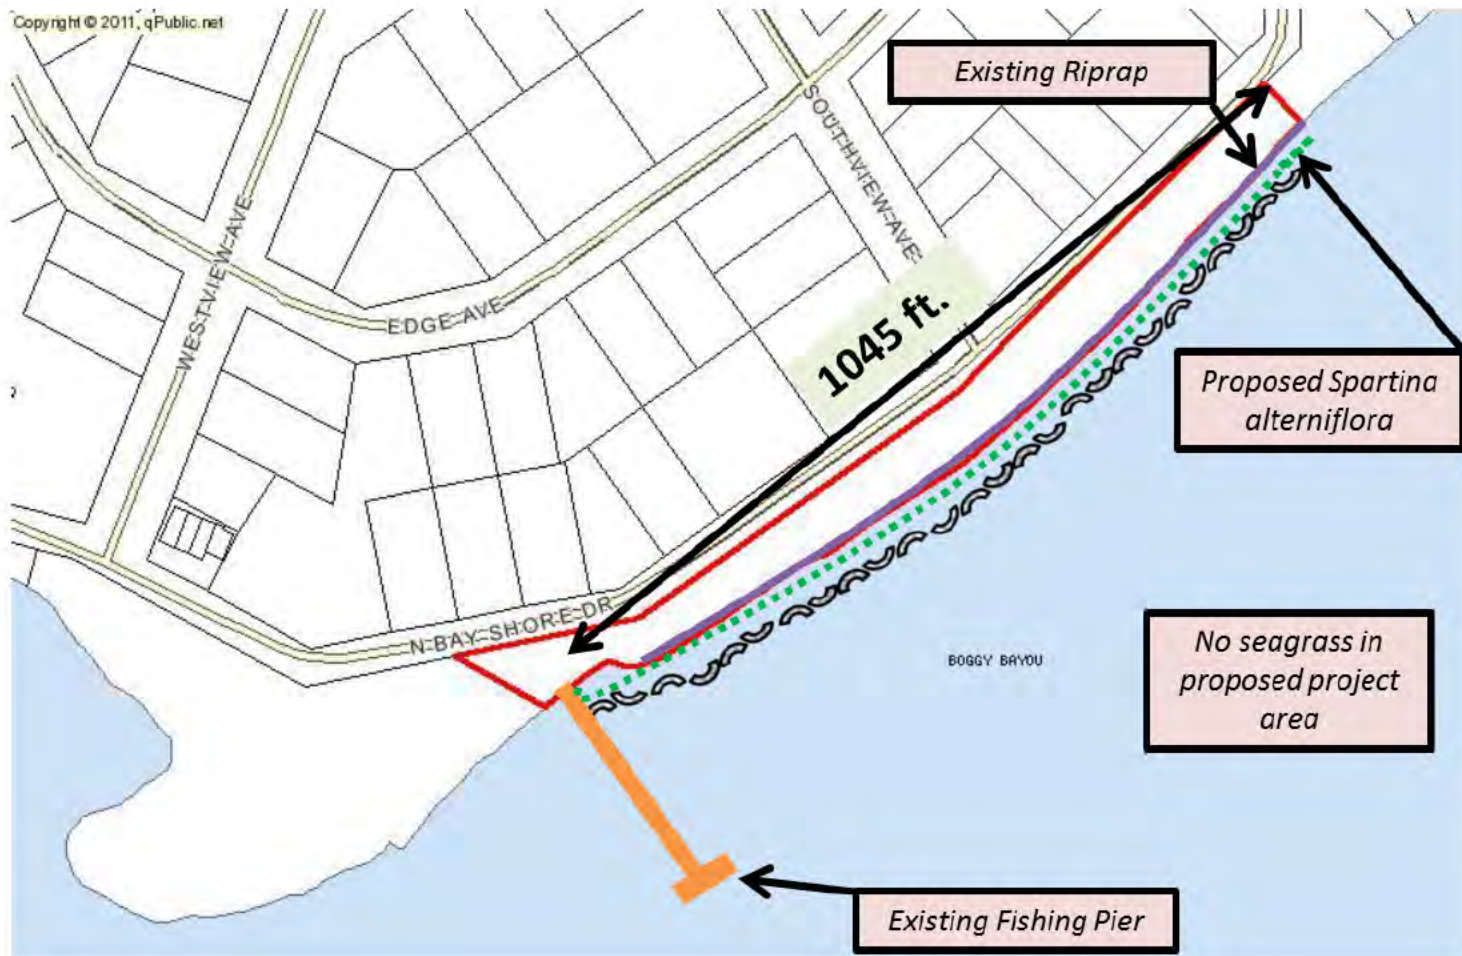

# Valparaiso Fishing Pier Living Shoreline

Southeast Shoreline of N Bayshore Dr.

Valparaiso, FL 32580

Lat: 30°30'09"N

Long: 86°29'15"W

Parcel: 12-1S-23-253A-0001-PARK

## 2. Valparaiso Fishing Pier Living Shoreline: Plan View, actual footprint

NTS

### 3. Valparaiso Fishing Pier Living Shoreline: Plan View, aerial photo

NTS

# 6. Valparaiso Fishing Pier Living Shoreline: Typical Profile

NTS